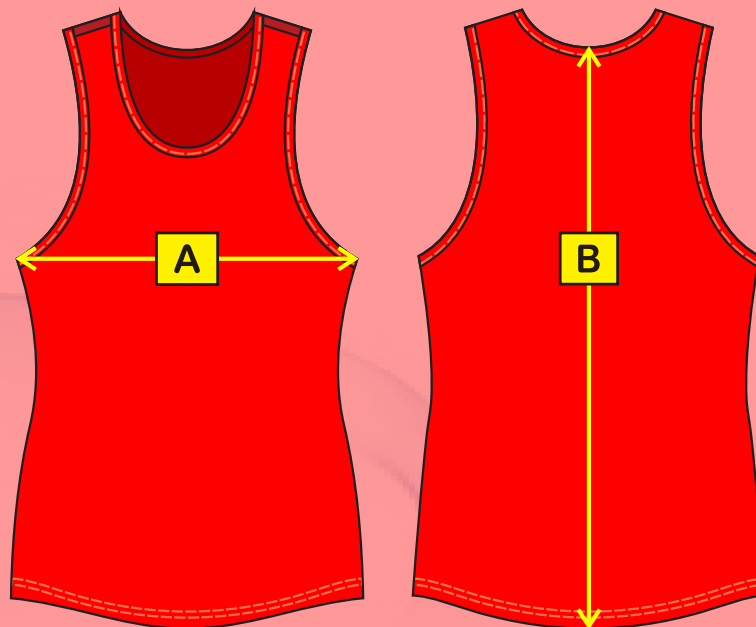

ANZA ATHLETICS SINGLET

(Code 17401-V6-NS / 17401C-V2-NS)

ADULT SIZES		XS	S	M	L	XL	2XL	3XL	4XL
HALF CHEST AT UNDER ARM (CM)	A	37	39.5	42	44.6	47	49.5	52	54.5
CENTRE BACK LENGTH (CM)	B	59	61	63	65	67.5	69.5	71.5	73.5

CHILDREN SIZES		2C	4C	6C	8C	10C	12C	14C	16C	18C
HALF CHEST AT UNDER ARM (CM)	A	27.5	29.5	31.5	33.5	35.5	38	41	43.5	46.5
CENTRE BACK LENGTH (CM)	B	37	41	45	49	53	57.5	62	66.5	71

Note 1 : Measurements are of actual garments - NOT body measurements

Note 2 : Please contact a team member with any sizing queries as no refund can be given for incorrect garment size ordered

A : Width (cm) when measured on a flat surface of the front of the garment from left front side seam to right front side seam

B : Length (cm) of garment when measured on a flat surface