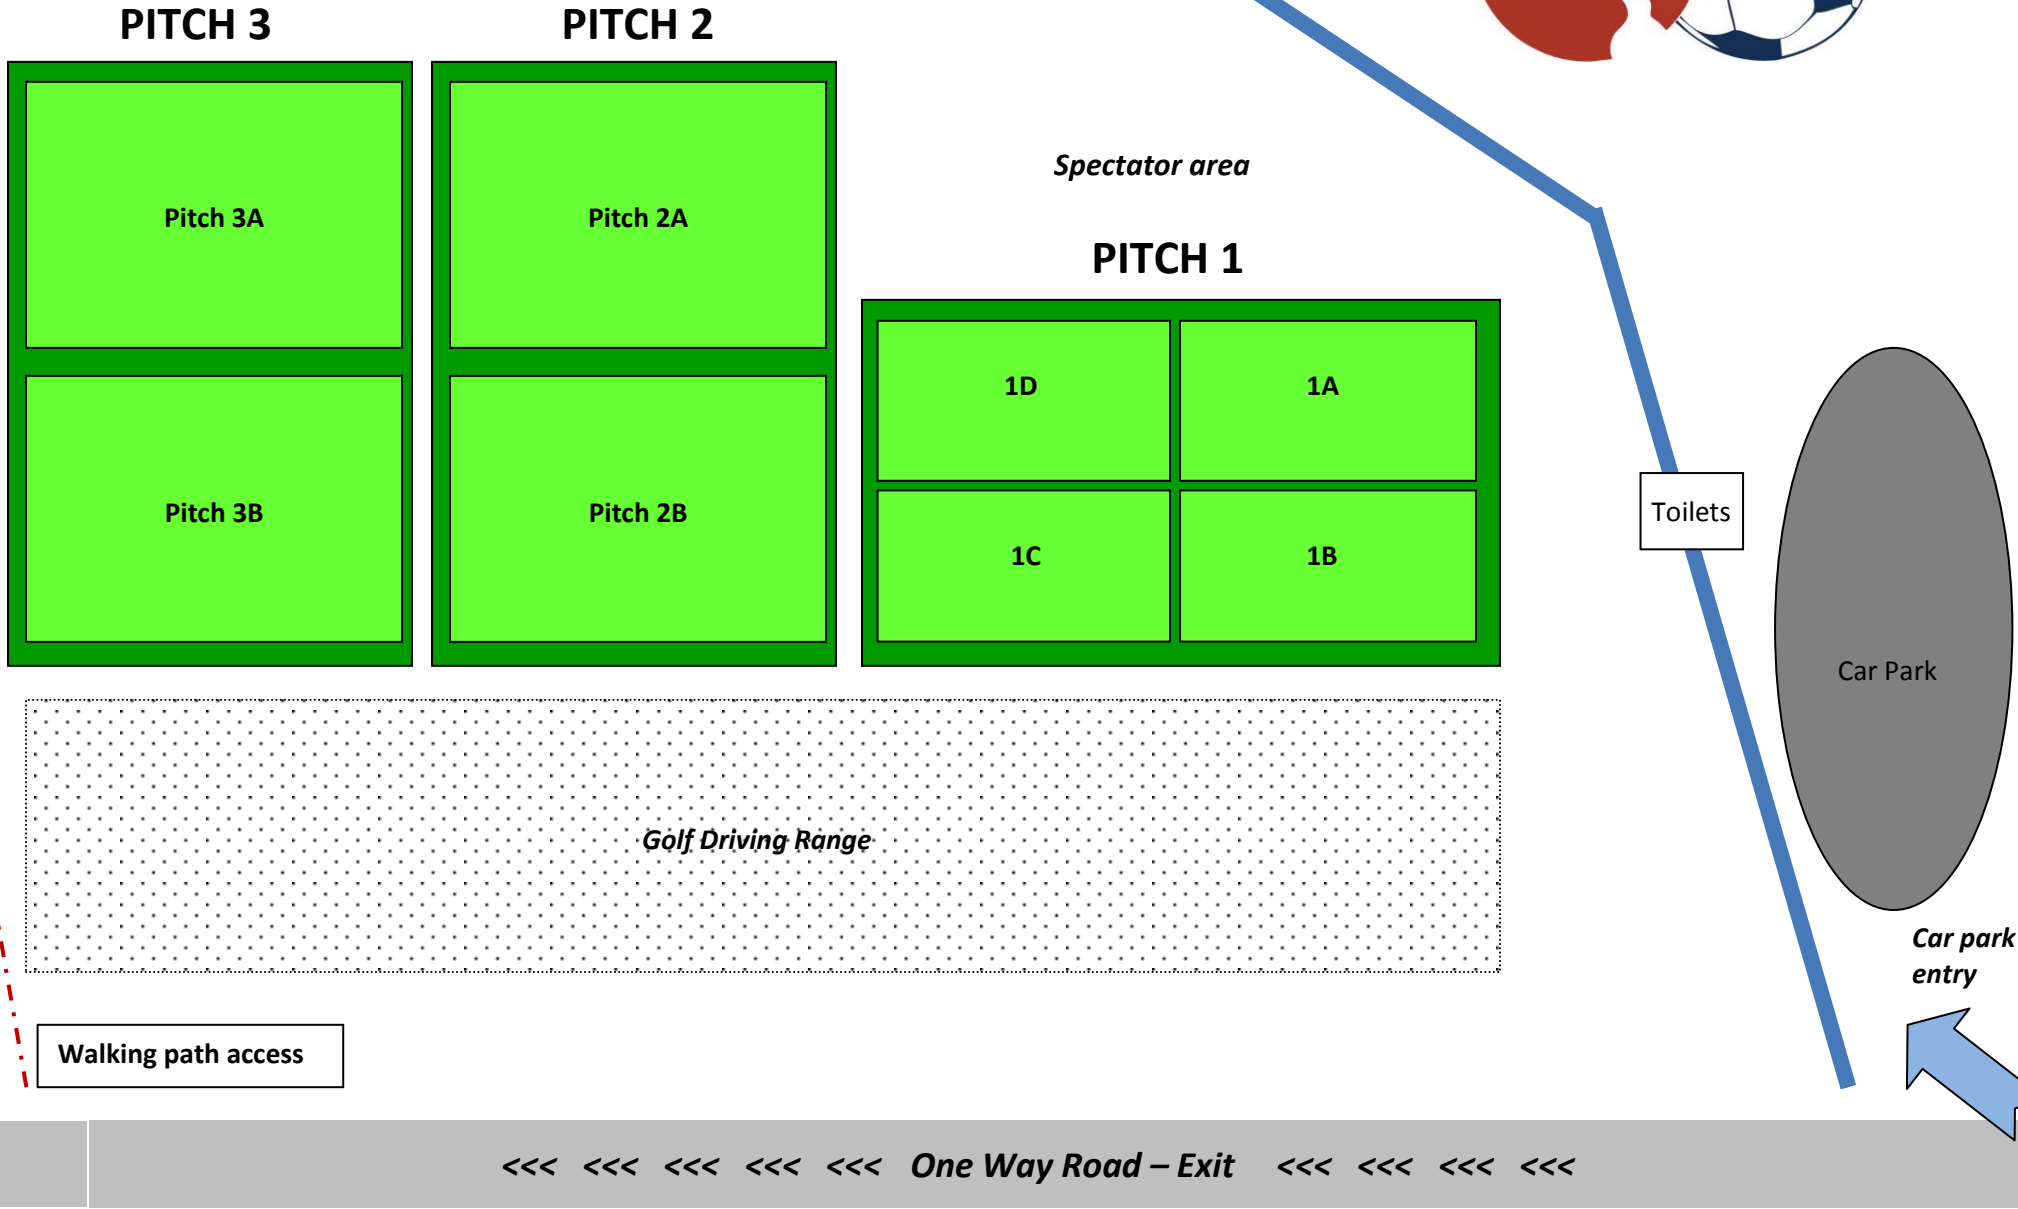

ANZA Soccer Pitch Number Diagram
The Cage Sports Park @ Turf City
200 Turf Club Road

Not to scale – Diagram for pitch number purposes only. See map for directions to the pitches.